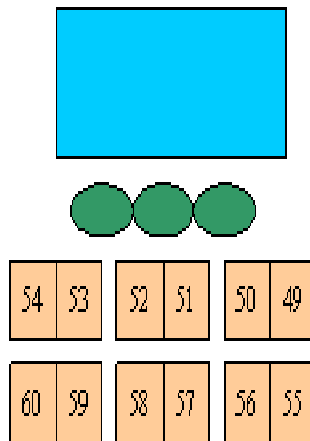

**Lighting Africa 2010 – Trade Fair Floor Plan**  
**(Safari Park Hotel)**

**Manufacturer and Distributor Pavilion**  
**Bougainville Room and Ivory Room**

**Pool**

**Jambo Foyer**

**Conference Hall**