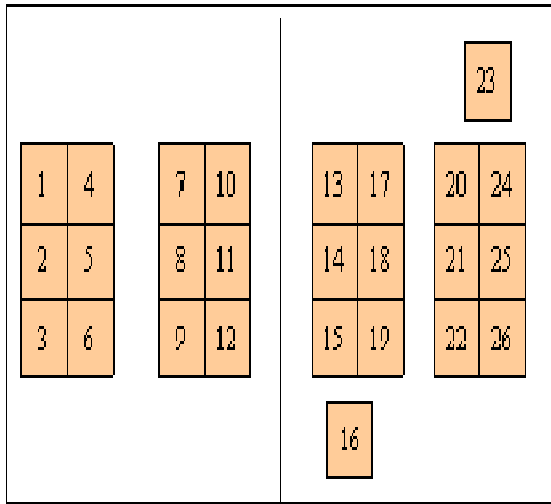

**Lighting Africa 2010 – Trade Fair Floor Plan**  
**(Safari Park Hotel)**

**Manufacturer and Distributor Pavilion**  
**Bougainville Room and Ivory Room**

**Pool**

**Jambo Foyer**

**Conference Hall**